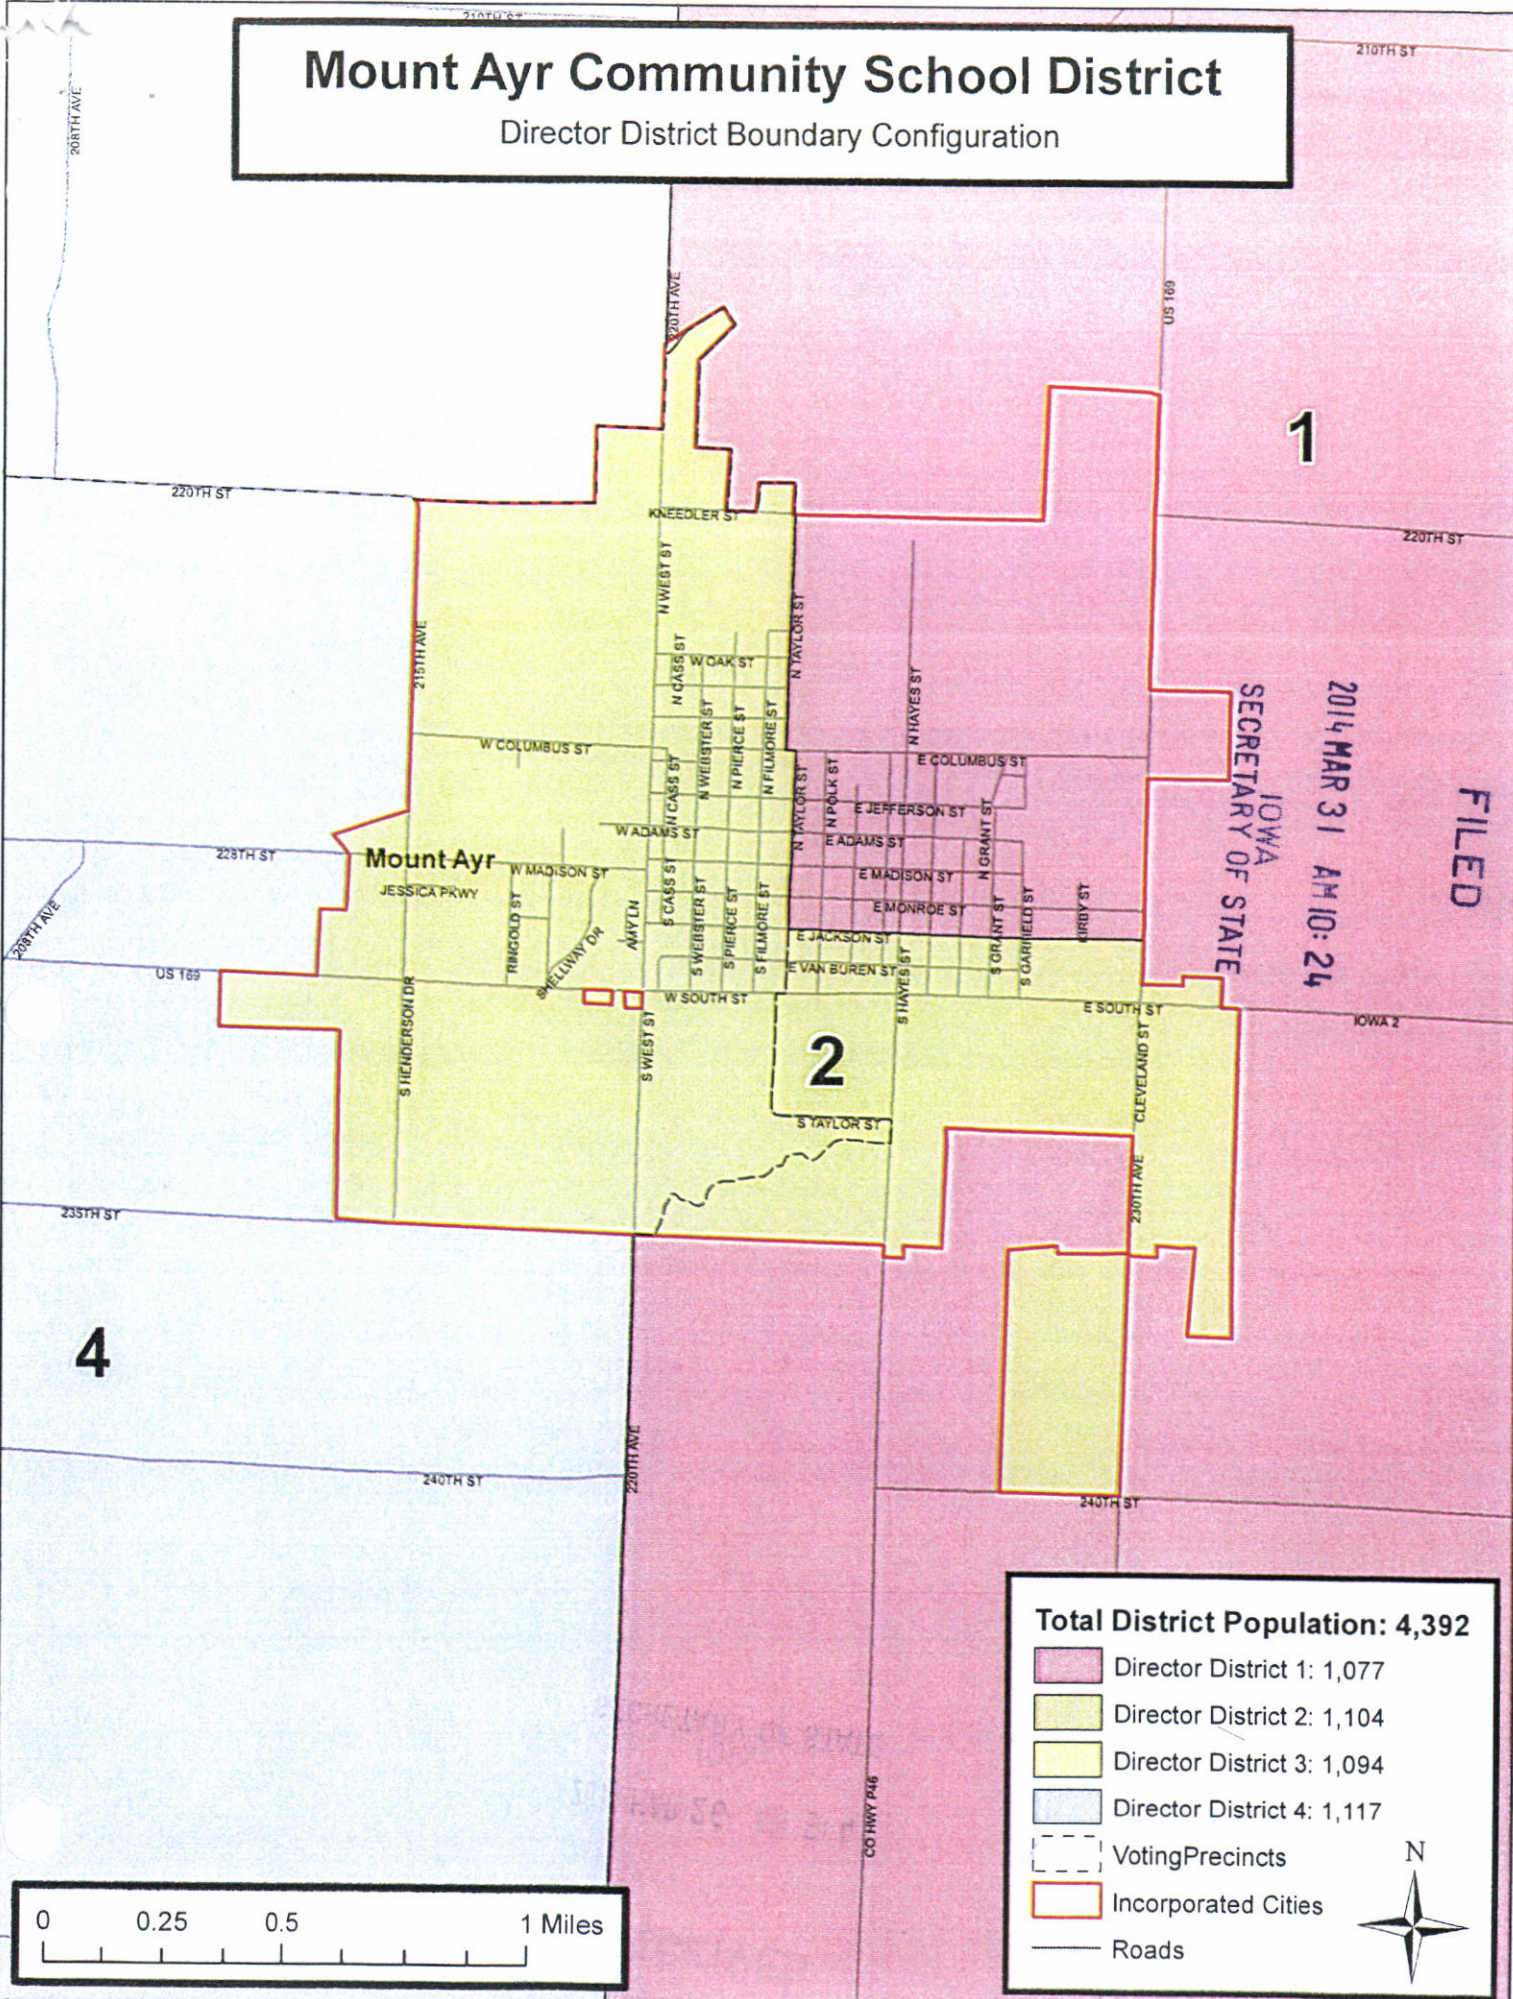

Mount Ayr Community School District

Director District Boundary Configuration

IOWA
SECRETARY OF STATE
2014 MAR 31 AM 10:24
FILED

Total District Population: 4,392

- Director District 1: 1,077
- Director District 2: 1,104
- Director District 3: 1,094
- Director District 4: 1,117
- Voting Precincts
- Incorporated Cities
- Roads