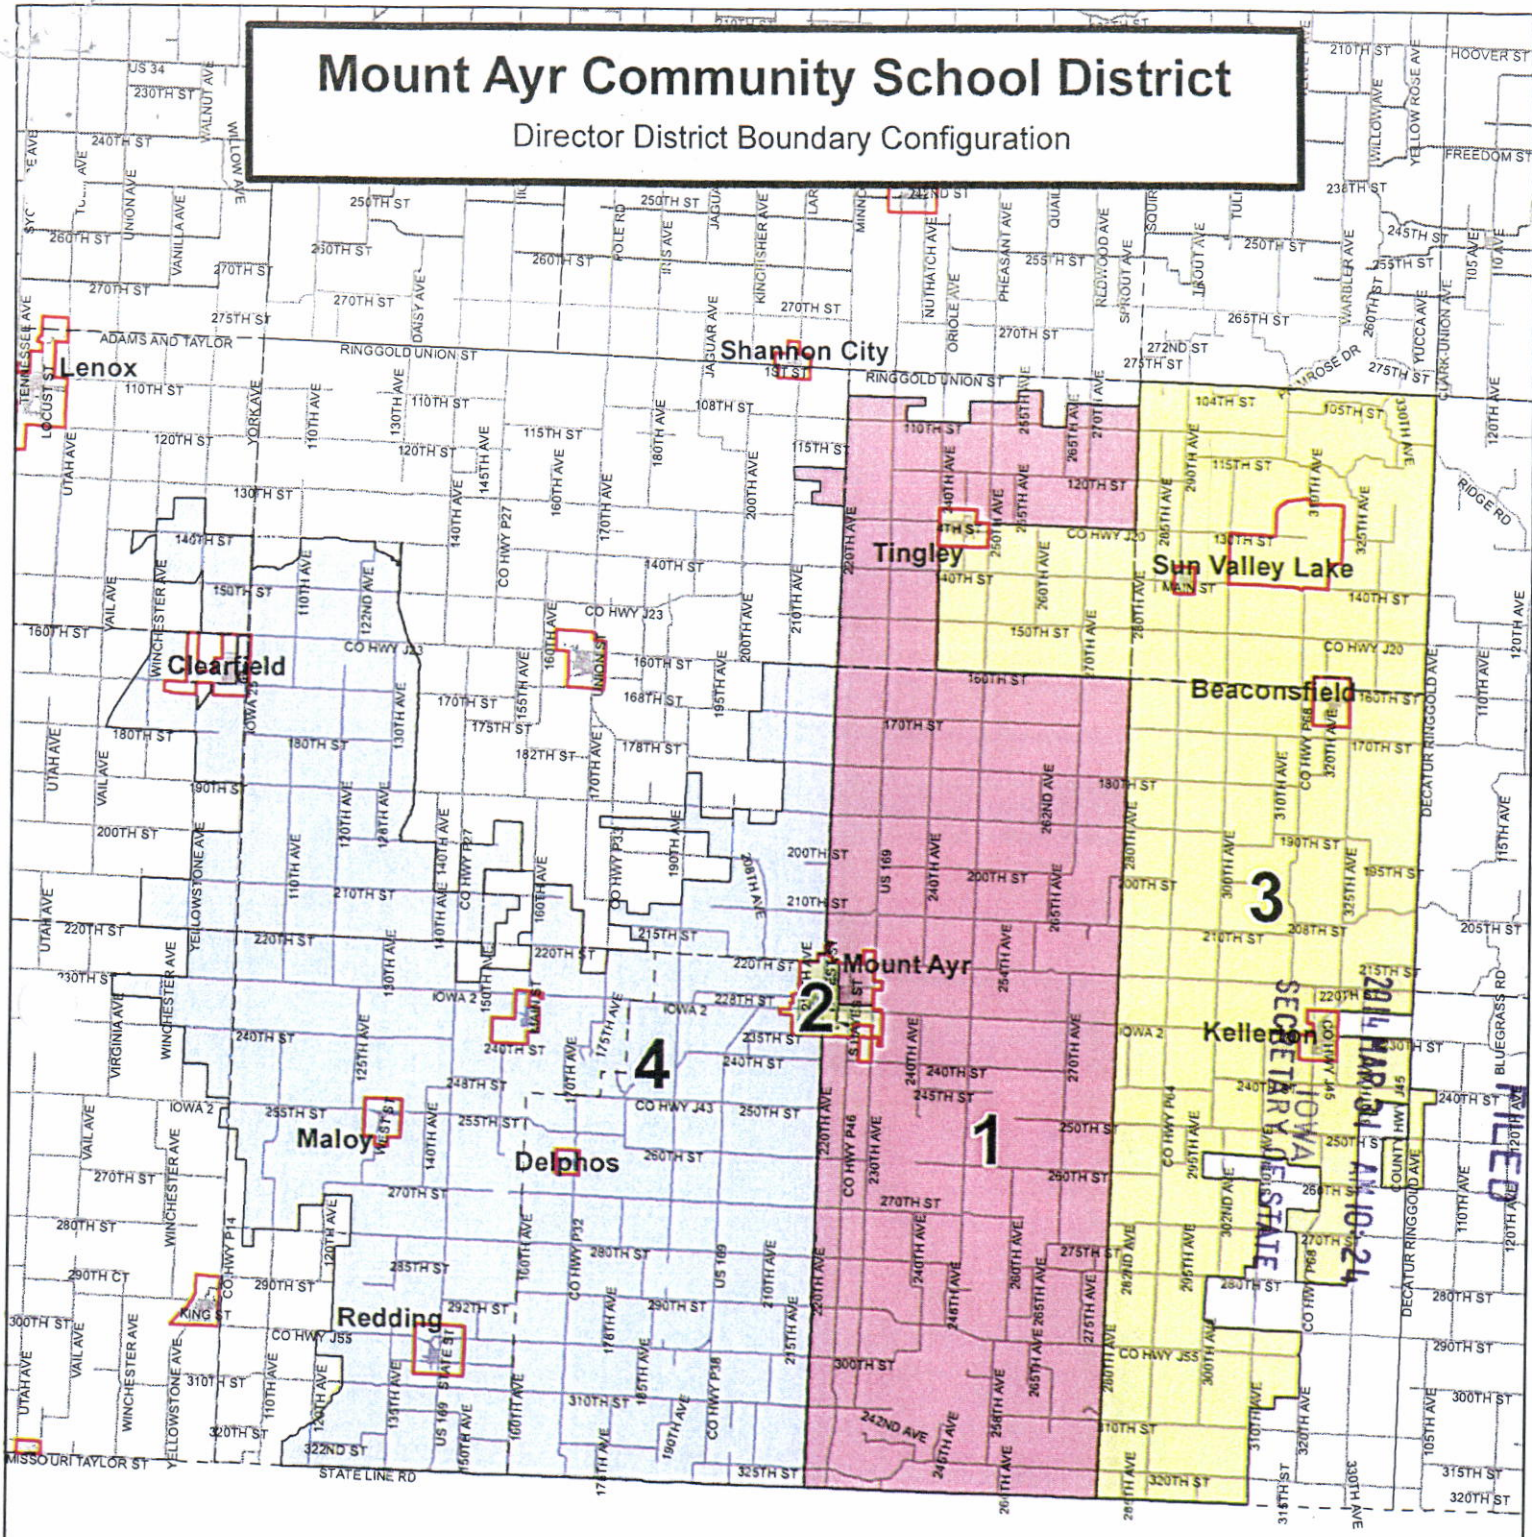

Mount Ayr Community School District

Director District Boundary Configuration

Total District Population: 4,392

Director District 1: 1,077

Director District 2: 1,104

Director District 3: 1,094

Director District 4: 1,117

Voting Precincts

Incorporated Cities

Roads

RECEIVED
 2014 MAR 26 AM 9:41
 IOWA
 SECRETARY OF STATE

Mount Ayr Community School District

Director District Boundary Configuration

IOWA
 SECRETARY OF STATE
 2014 MAR 31 AM 10:24
 FILED

Total District Population: 4,392

- Director District 1: 1,077
- Director District 2: 1,104
- Director District 3: 1,094
- Director District 4: 1,117
- Voting Precincts
- Incorporated Cities
- Roads

SECRETARY OF STATE
IOWA